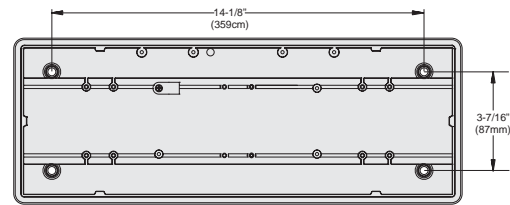

Mounting

Polycarbonate base permanent and magnetic mounting holes.