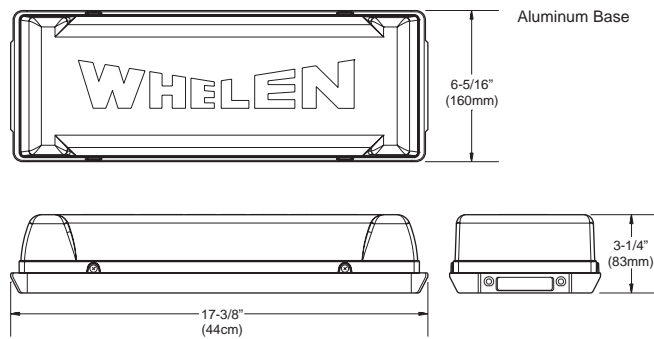

Responder® LP Series Specifications and Dimensions

Scan-Lock™ Flash Patterns

1. ActionScan™
   - SignalAlert™ Alternating-Simultaneous
   - CometFlash® Alternating-Simultaneous
   - DoubleFlash 75 Alternating-Simultaneous
   - SingleFlash 75 Alternating-Simultaneous
   - LongBurst™ Alternating-Simultaneous
   - SingleFlash 60 Alternating ▼
   - SingleFlash 60 Simultaneous ▼
   - SingleFlash 60 Alternating-Simultaneous
   - SingleFlash 90 Alternating ▼
   - SingleFlash 90 Simultaneous ▼
   - SingleFlash 90 Alternating-Simultaneous ▼
   - SingleFlash 120 Alternating ▼
   - SingleFlash 120 Simultaneous ▼
   - SingleFlash 120 Alternating-Simultaneous
   - SingleFlash 300 Alternating ▼
   - SingleFlash 300 Simultaneous
   - SingleFlash 300 Alternating-Simultaneous
   - MicroBurst™ Alternating
   - MicroBurst™ Simultaneous
   - MicroBurst™ Alternating-Simultaneous
   - ActionFlash™ Alternating
   - ActionFlash™ Simultaneous
   - ActionFlash™ Alternating-Simultaneous
   - PingPong Alternating
2. FilmFlam Alternating
   - ModuFlash™ Alternating
   - ModuFlash™
   - Steady .5%
   - Steady .75%
   - Steady 1%
   - Steady 2%
   - Steady 7%
   - Steady 40%
   - In-Out
   - Sweep
   - Longburst™ In-Out
   - In-Out Blast
   - Sequence On-Off
   - In-Out Blast
   - Zig-Zag
   - Rotator 90
   - Rotator 120
   - Rotator 150
   - Rotator 250
3. ▼ = California Title XIII Compliant