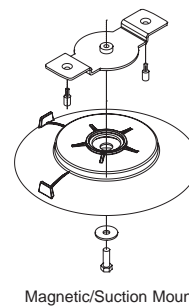

Magnetic/Suction Mount