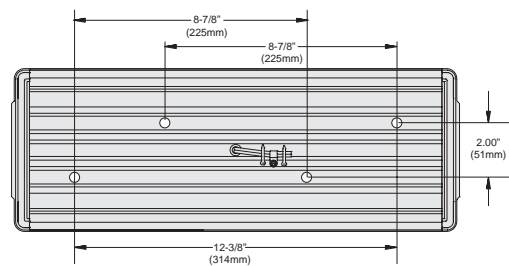

Aluminum base permanent, magnetic and magnetic/suction mounting holes.

Synchronization Patterns

RESPONDER LP Super-LED Mini Lightbars can be synchronized to flash in unison with two mini lightbars.

SYNC FLASH PATTERNS:

- SignalAlert™ Alternating
- SignalAlert™ Simultaneous
- CometFlash® Alternating
- CometFlash® Simultaneous
- DoubleFlash 75 Alternating
- DoubleFlash 75 Simultaneous
- SingleFlash 75 Alternating
- SingleFlash 75 Simultaneous
- LongBurst™ Alternating
- LongBurst™ Simultaneous
- California Title XIII Alternating Simultaneous